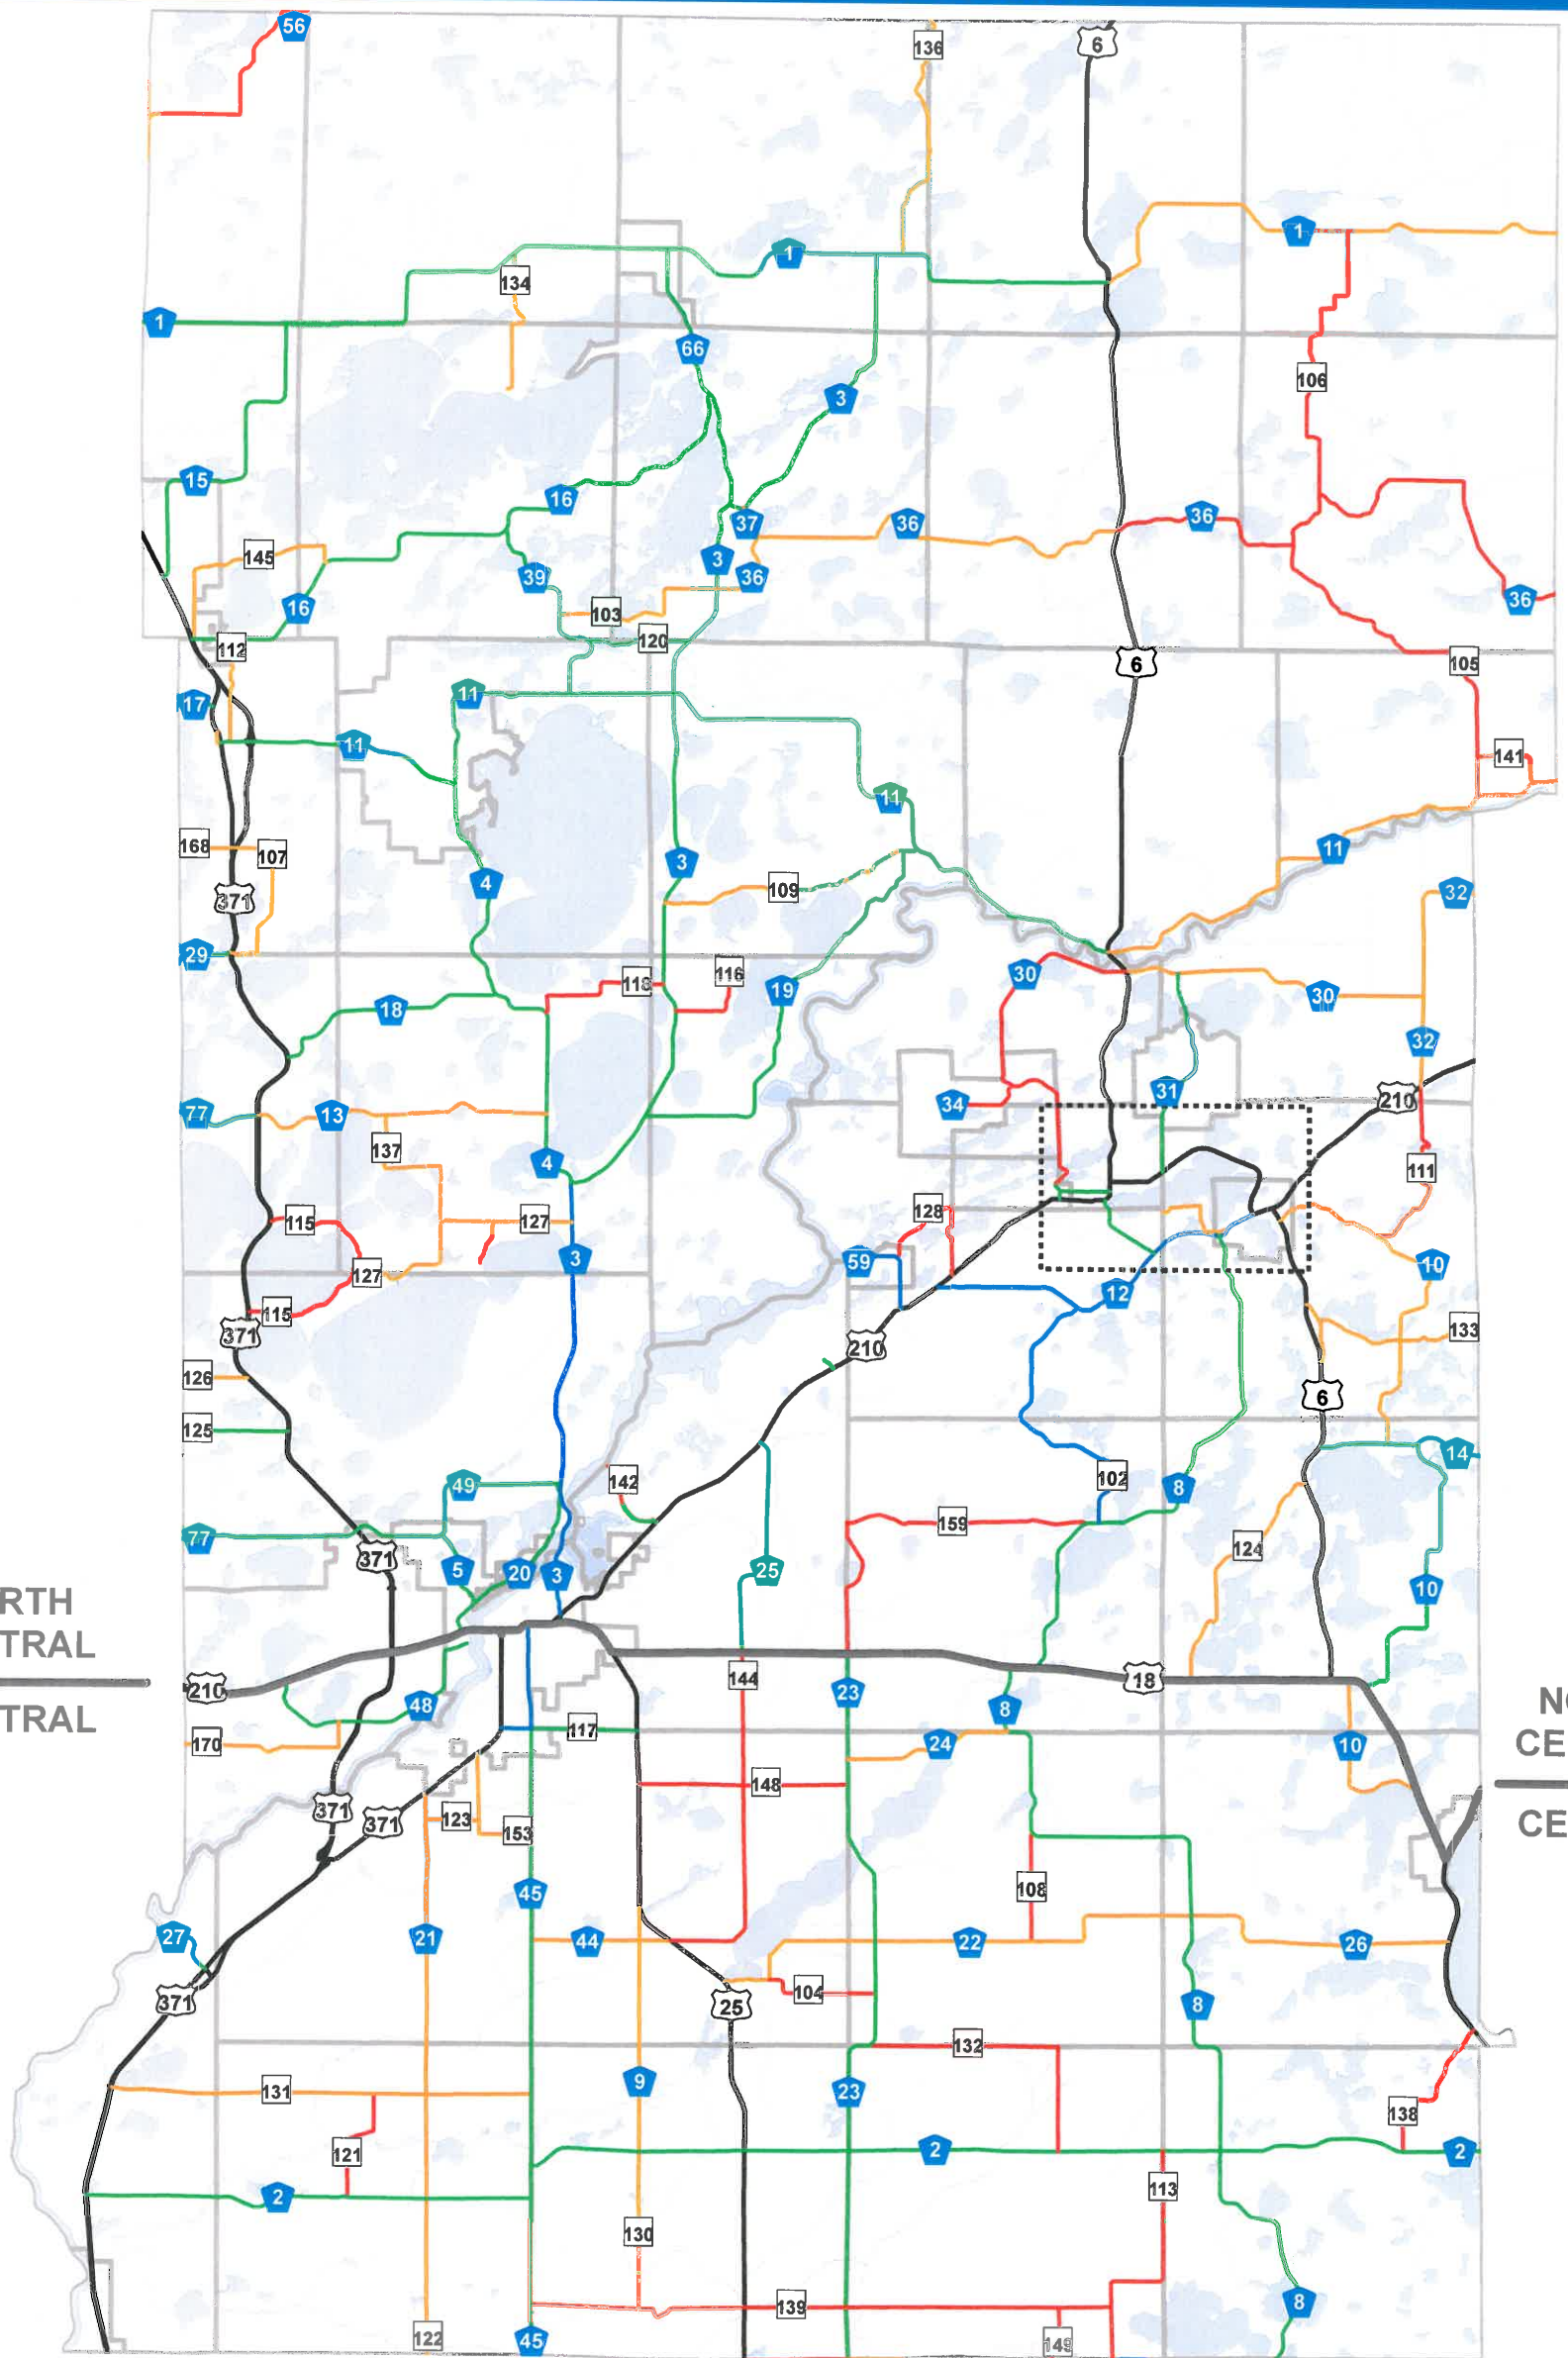

CROW WING COUNTY HIGHWAY DEPARTMENT 2018 WEIGHT RESTRICTION MAP

Crow Wing County Highway Department
 For Questions or Information Contact County Hwy. Dept. 218-824-1110
 For Information on State Highways Contact MnDOT at 218-828-5700

Legend

— State Highways

Seasonal Weight Restrictions

— 5 TONS

— 9 TONS

— 7 TONS

— 10 TONS