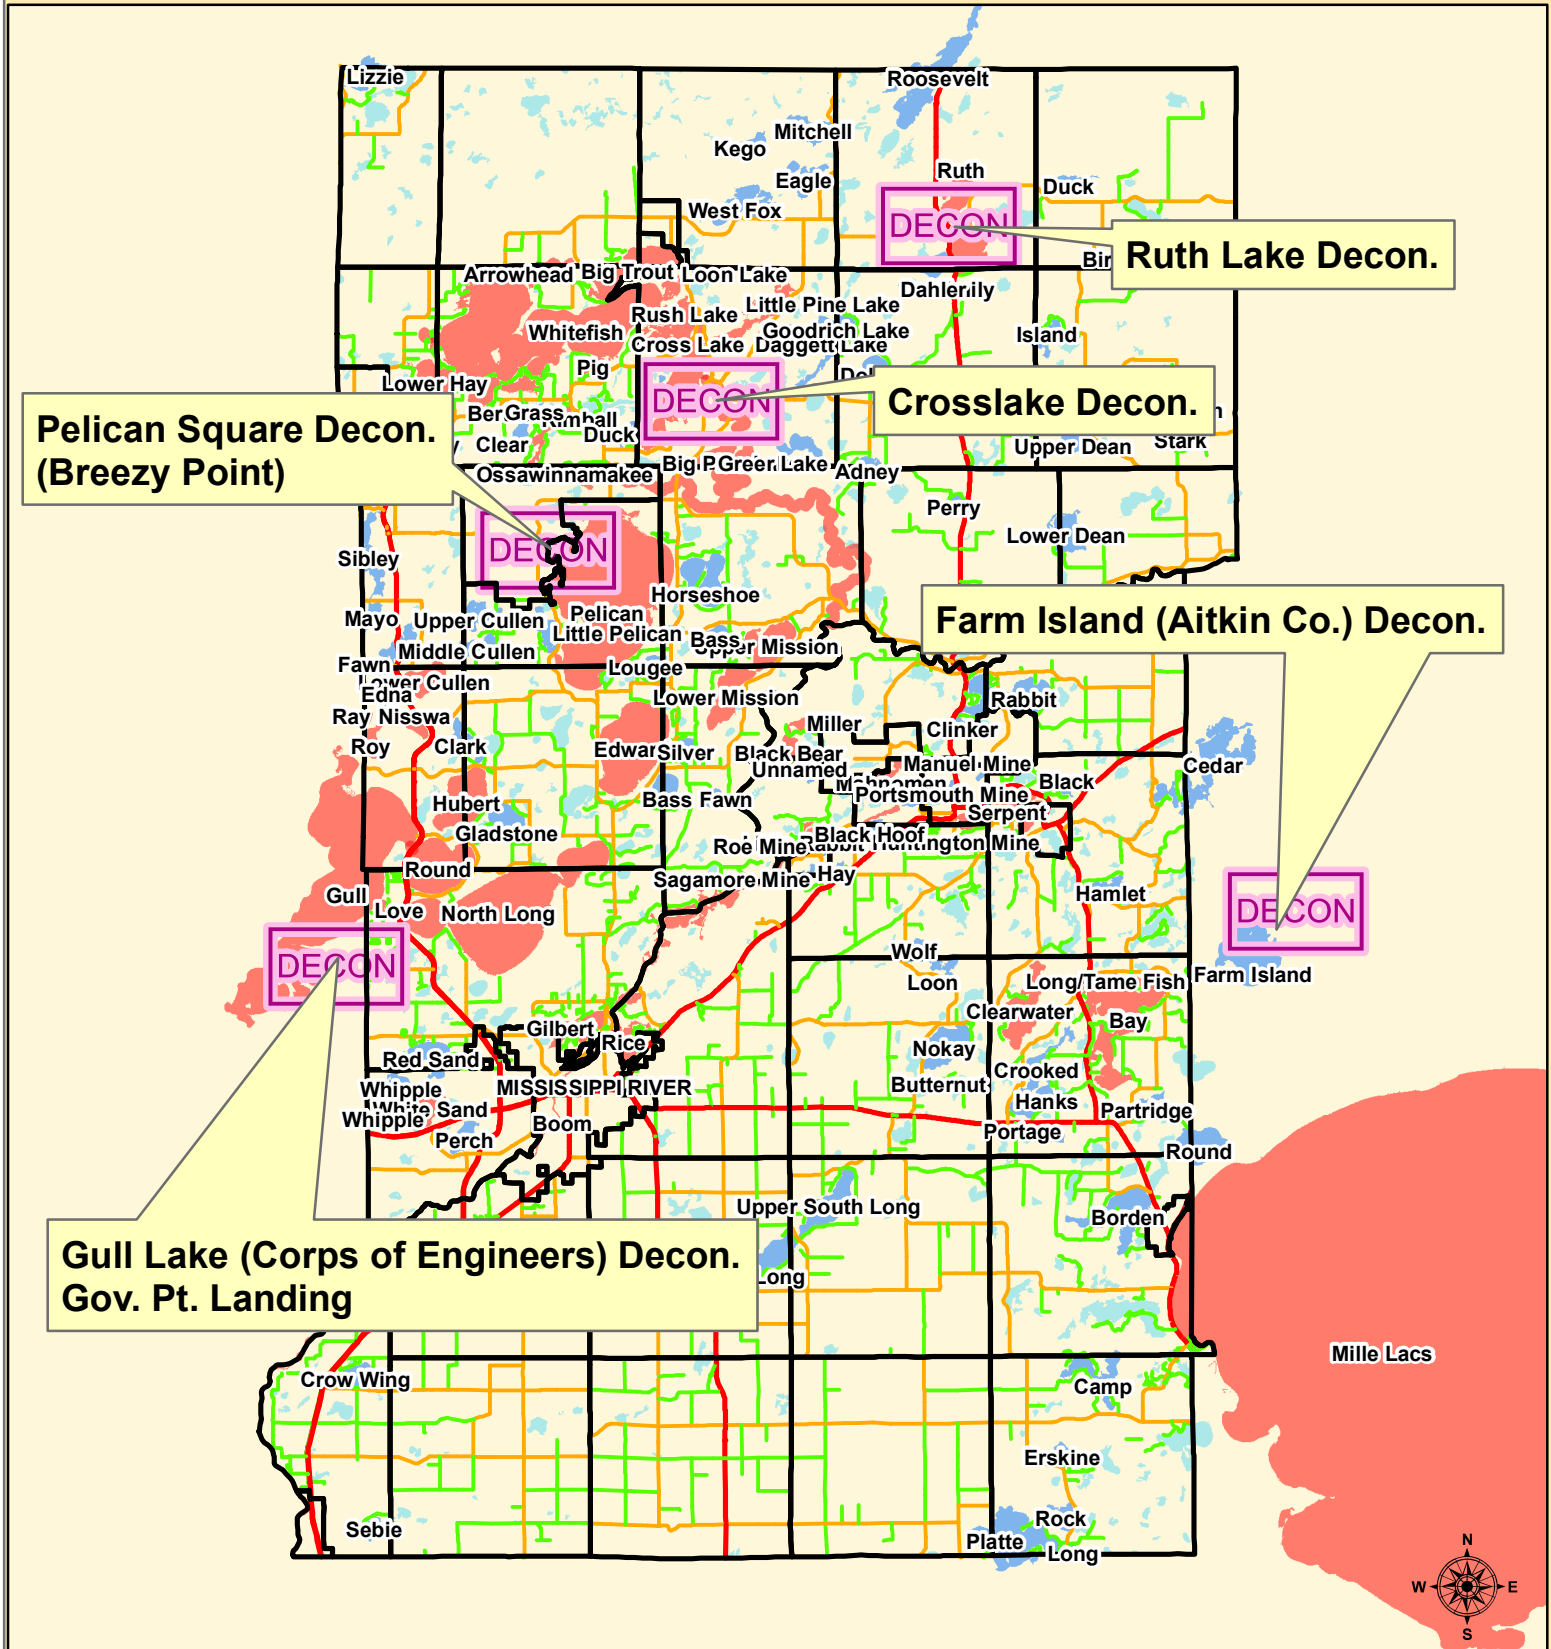

# Brainerd Lakes Area Decontamination Station Map

Water Bodies by Infested Status  
 ■ Infested (Milfoil and/or Zebra Mussels)  
 ■ Lakes w/Public Access  
 ■ Other Lakes  
 ■ Potential Decontamination Station Location