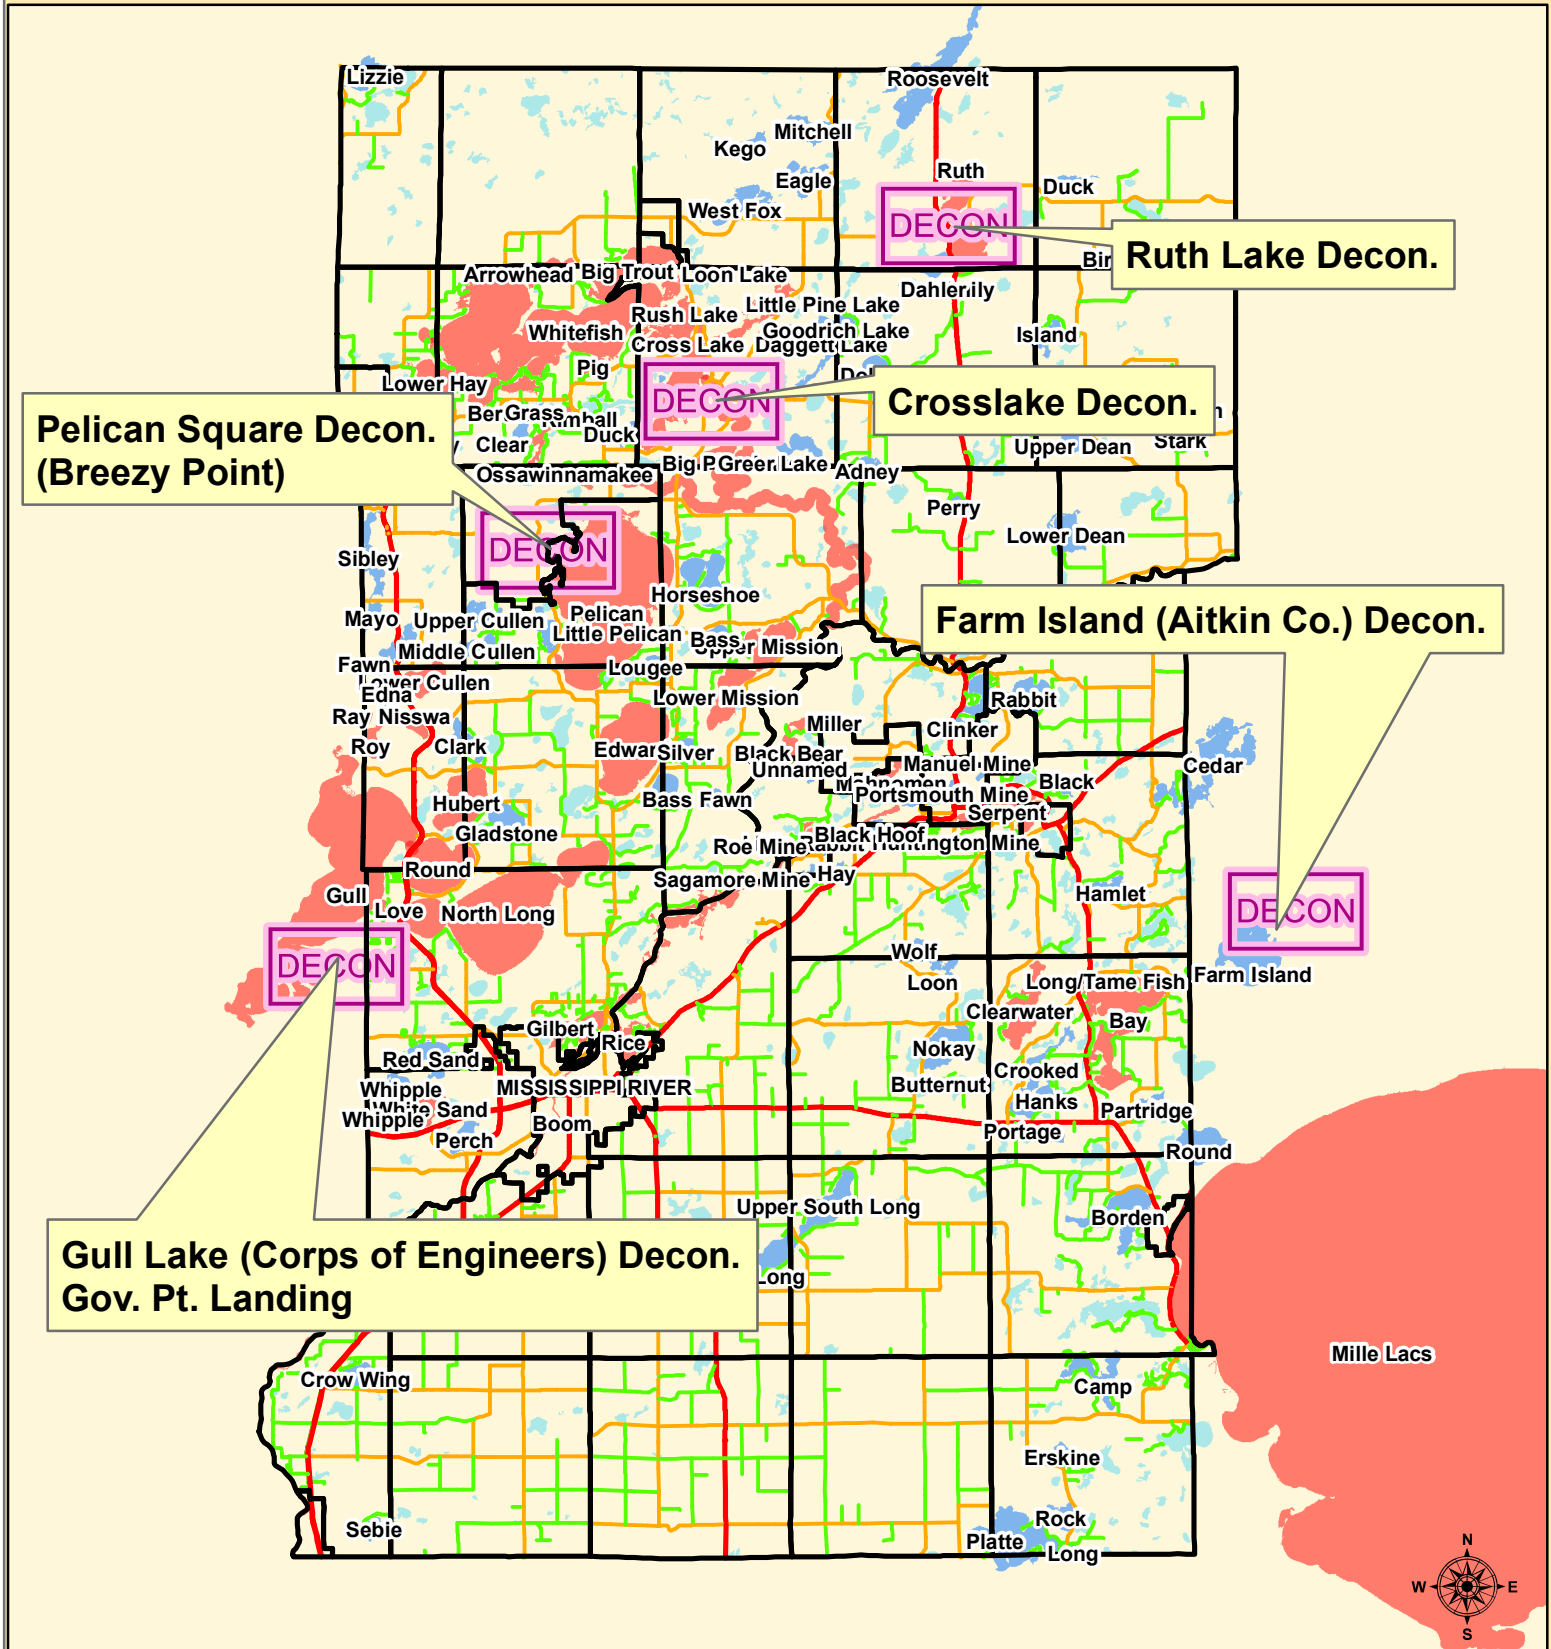

Brainerd Lakes Area Decontamination Station Map

Water Bodies by Infested Status
 ■ Infested (Milfoil and/or Zebra Mussels)
 ■ Lakes w/Public Access
 ■ Other Lakes
 — Potential Decontamination Station Location